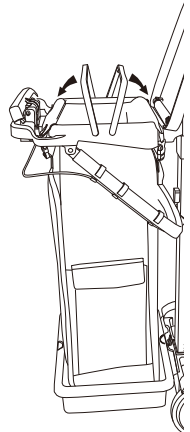

13

14

15

16

17

## CARTON 1 :

	BASE OF TROLLEY WHIT BRAKING WHEELW 主底盤 CTA 142GY	X1		CLIP 卡扣 CTA 140GY	X5
	TRAY WITH WHEEL 帶輪托盤 CTA 102	X1		POLYPROPYLENE HOOK 掛扣 CTA 121GY/3	X1
	ALUMINIUM BRACKET "B" FOR CTA 107 鋁方管 (CTA 107用) CTA B103C	X1		MOVABLE CLIP HOLDER 活動夾頭 PH 4042/11	X4
	ALUMINIUM BRACKET TYPE"B" 鋁方管 CTA 104C	X1		POLYPROPYLENE LID 垃圾箱面蓋 CTA 123	X1
	SUPPORT REINFORCEMENT U型支撐架 CTA 107	X1		SETTING BUTTON 定綫扣 (清潔服務車 剎車系統用) CTA 1532	X3
	HANGING RACK WITH BRAKE HANDLE 帶剎掛袋框架 CTA 141GY	X1		SLIDING DOORS STORAGE CABINET FOR JANITORIAL TROLLEYS 趟門儲物大箱 CTA 119P	X1
	MOP SUPPORT BASE 傍架 CTA 112	X1		ROLL TOP 卷簾頂蓋 CTA 114	X1
	COVER FOR LATERAL SUPPORT 保護蓋 CTA 113	X1			
	120L NYLON BAG 120公升尼龍袋 CTA 120	X1			